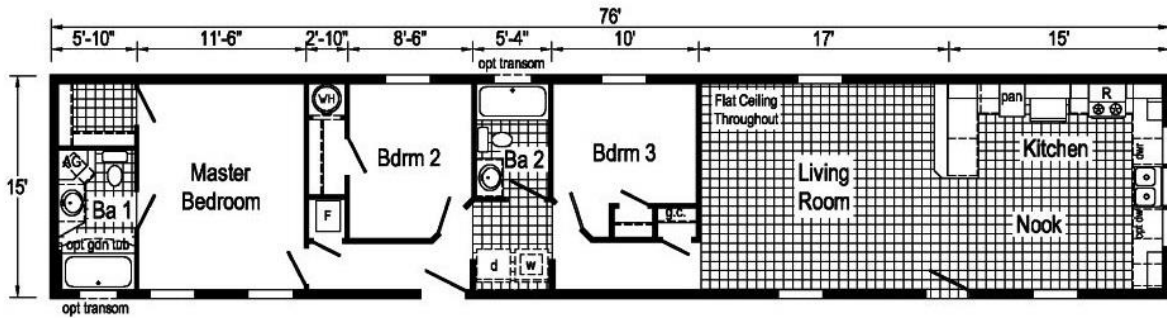

FLOOD HOMES, INC.

N7559 N. Pioneer Rd, Fond du Lac, WI 54937 • (920) 922-2222 • www.floodhomesinc.com

2W110-A 1676 Approx. 1140 Sq. Ft.

R = Std. 30/36 staggered overhead

Popular Additions:

- Fiberglass Step Installed $650.00 per step
- White Vinyl Skirting Installed $1,300.00
- White Vinyl Insulated Skirting Installed $3,200.00
- Central Air Installed $2,600.00