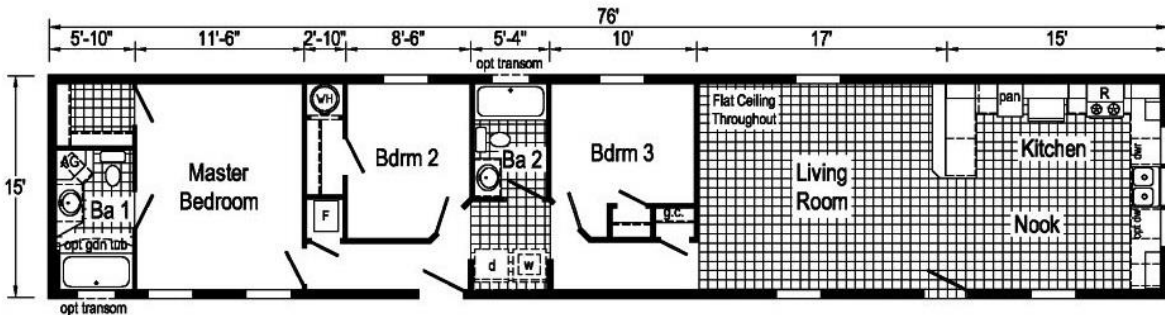

FLOOD

HOMES, INC.

N7559 N. Pioneer Rd, Fond du Lac, WI 54937 • (920) 922-2222 • www.floodhomesinc.com

2W110-A 1676 Approx. 1140 Sq. Ft.

R = Std. 30/36 staggered overhead

\$59,900.00*

Price includes options in the home as seen, sales tax, home delivered to a site within a 100 mile radius to a concrete slab provided by the customer, home blocked, leveled and proper tie downs installed, with the interior of the home finished and cleaned.

Options In Our Model:

- 30x9 Transom Window in Each Bathroom
- Ceramic Tiled Shower w/ Linear Mosaic Insert & Seat in Master Bathroom
- Linear Mosaic Kitchen Backsplash
- Stainless Steel Frigidaire Appliance Package including 23CF Refrigerator w/ Water & Ice Maker, Deluxe Self-Cleaning Gas Range, Dishwasher & Microwave Over Range
- LED Flush Mount Lighting
- Brushed Nickel Interior Package Throughout
- 30" Cabinet and Wire Shelf over Washer/Dryer
- Barn Style Sliding Closet Doors in Bedrooms 2 & 3
- Living Room & Master Bedroom Wired & Braced for Ceiling Fans
- Cottage Style Exterior Door at the Rear Entrance
- R19 Exterior Wall Insulation, R30 Ceiling Insulation & R11 Floor Insulation
- 50 Gallon Electric Water Heater
- Main Water Shut off Located in the Utility Room